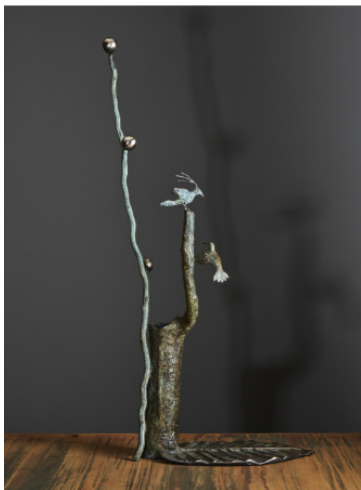

Chandelier Panthéo – Candlestick Pantheo
Bronze
Edition of 8 + 4 A.P.
H 46 x 35 x 10 cm – H 18 x 14 x 4 inches

Bougeoir Ancre – Candlestick Anchor
Patinated bronze
Edition of 8 + 4 A.P.
H 25 x 13 cm – H 10 x 5 inches