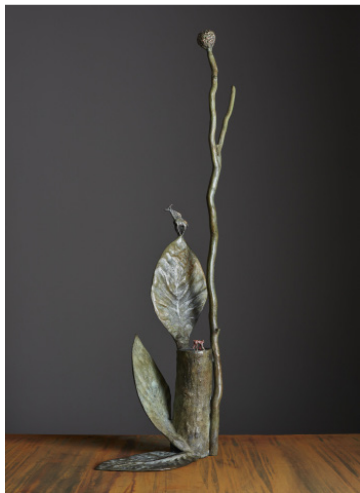

Sculpture « Tree of Life IV »
Edition of 8 + 4 A.P.
H 117 x 100 x 186 cm – H 46 x 39 x 73 inches