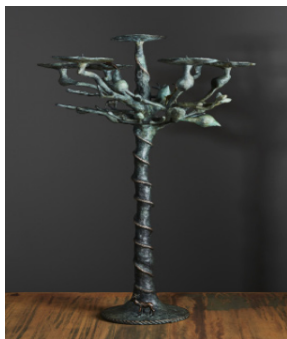

Chandelier aux Cerfs – Candlestick Deer
Patinated bronze
Edition of 8 + 4 A.P.
H 68 x 48 cm – H 27.7 x 18.8 inches