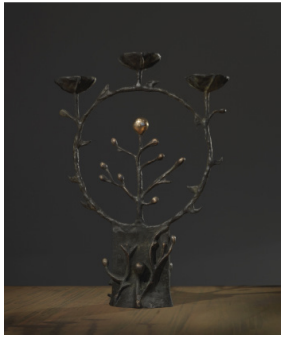

Chandelier Panthéo – Candlestick Pantheo
Bronze
Edition of 8 + 4 A.P.
H 46 x 35 x 10 cm – H 18 x 14 x 4 inches