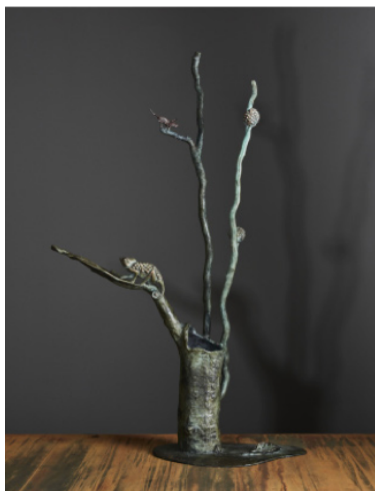

Sculpture « Tree of Life IV »
Edition of 8 + 4 A.P.
H 117 x 100 x 186 cm – H 46 x 39 x 73 inches